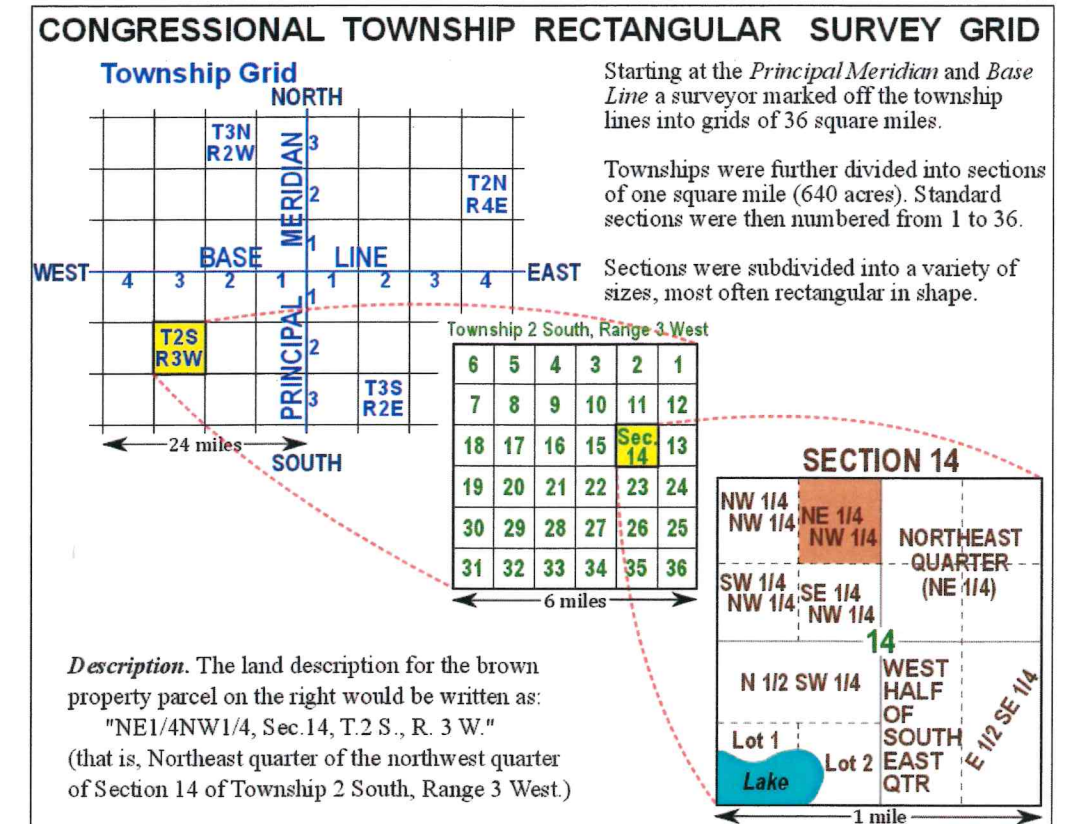

City of Sheridan, Colorado
 Section Map based on Public Land Survey System
 Updated: August 17, 2021

There are 36 sections in a township.

Township 004 South, Range 68 West – Falls north of Hampden Avenue

North Boundary Colfax
 East Colorado Blvd,
 South Hampden Avenue
 West Sheridan Blvd.

Sheridan sections include:
 32, 33

Township 005 South, Range 68 West – Falls south of Hampden Avenue

North Hampden Avenue
 East Colorado Blvd
 South County Line Road
 West Sheridan Blvd

Sheridan sections include:
 5, 4, 8, 9

<https://glorerecords.blm.gov/search/default.aspx>